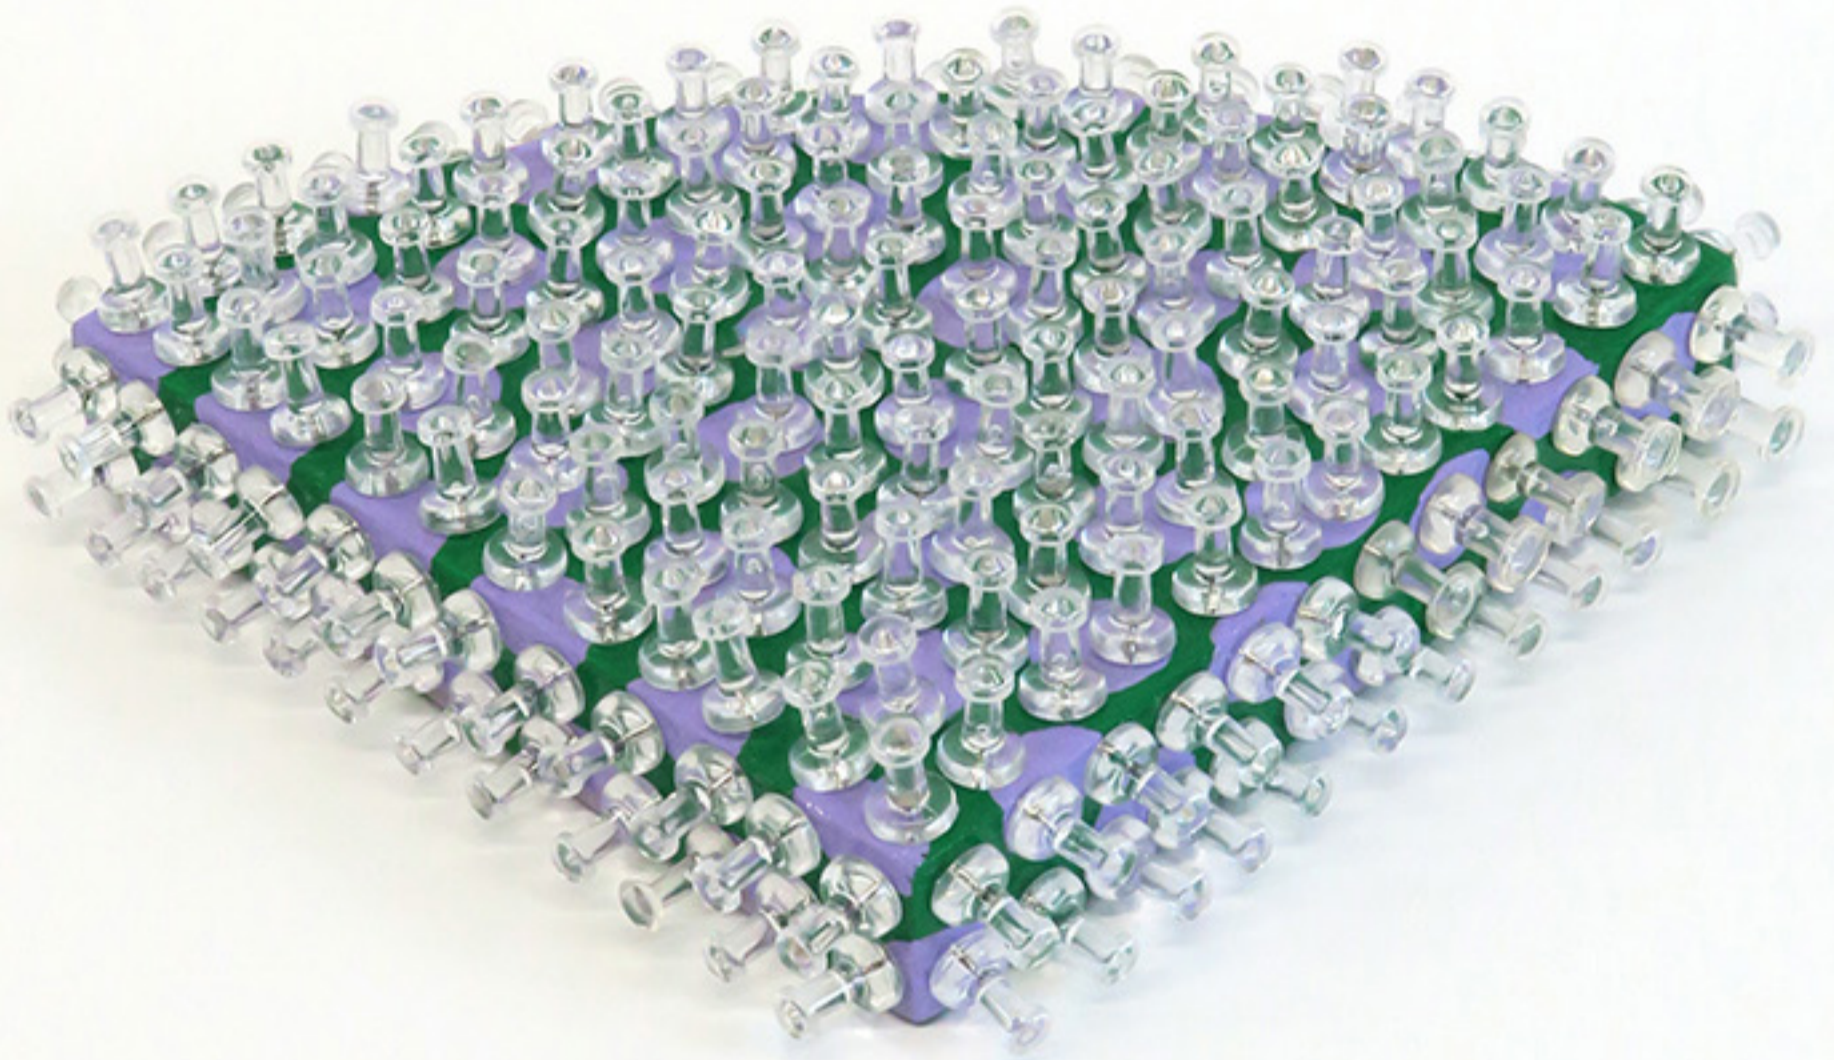

Pin Cushion, Purple and Green - 2024

Acrylic, push pins and resin on wood
18cm x 18cm x 7cm