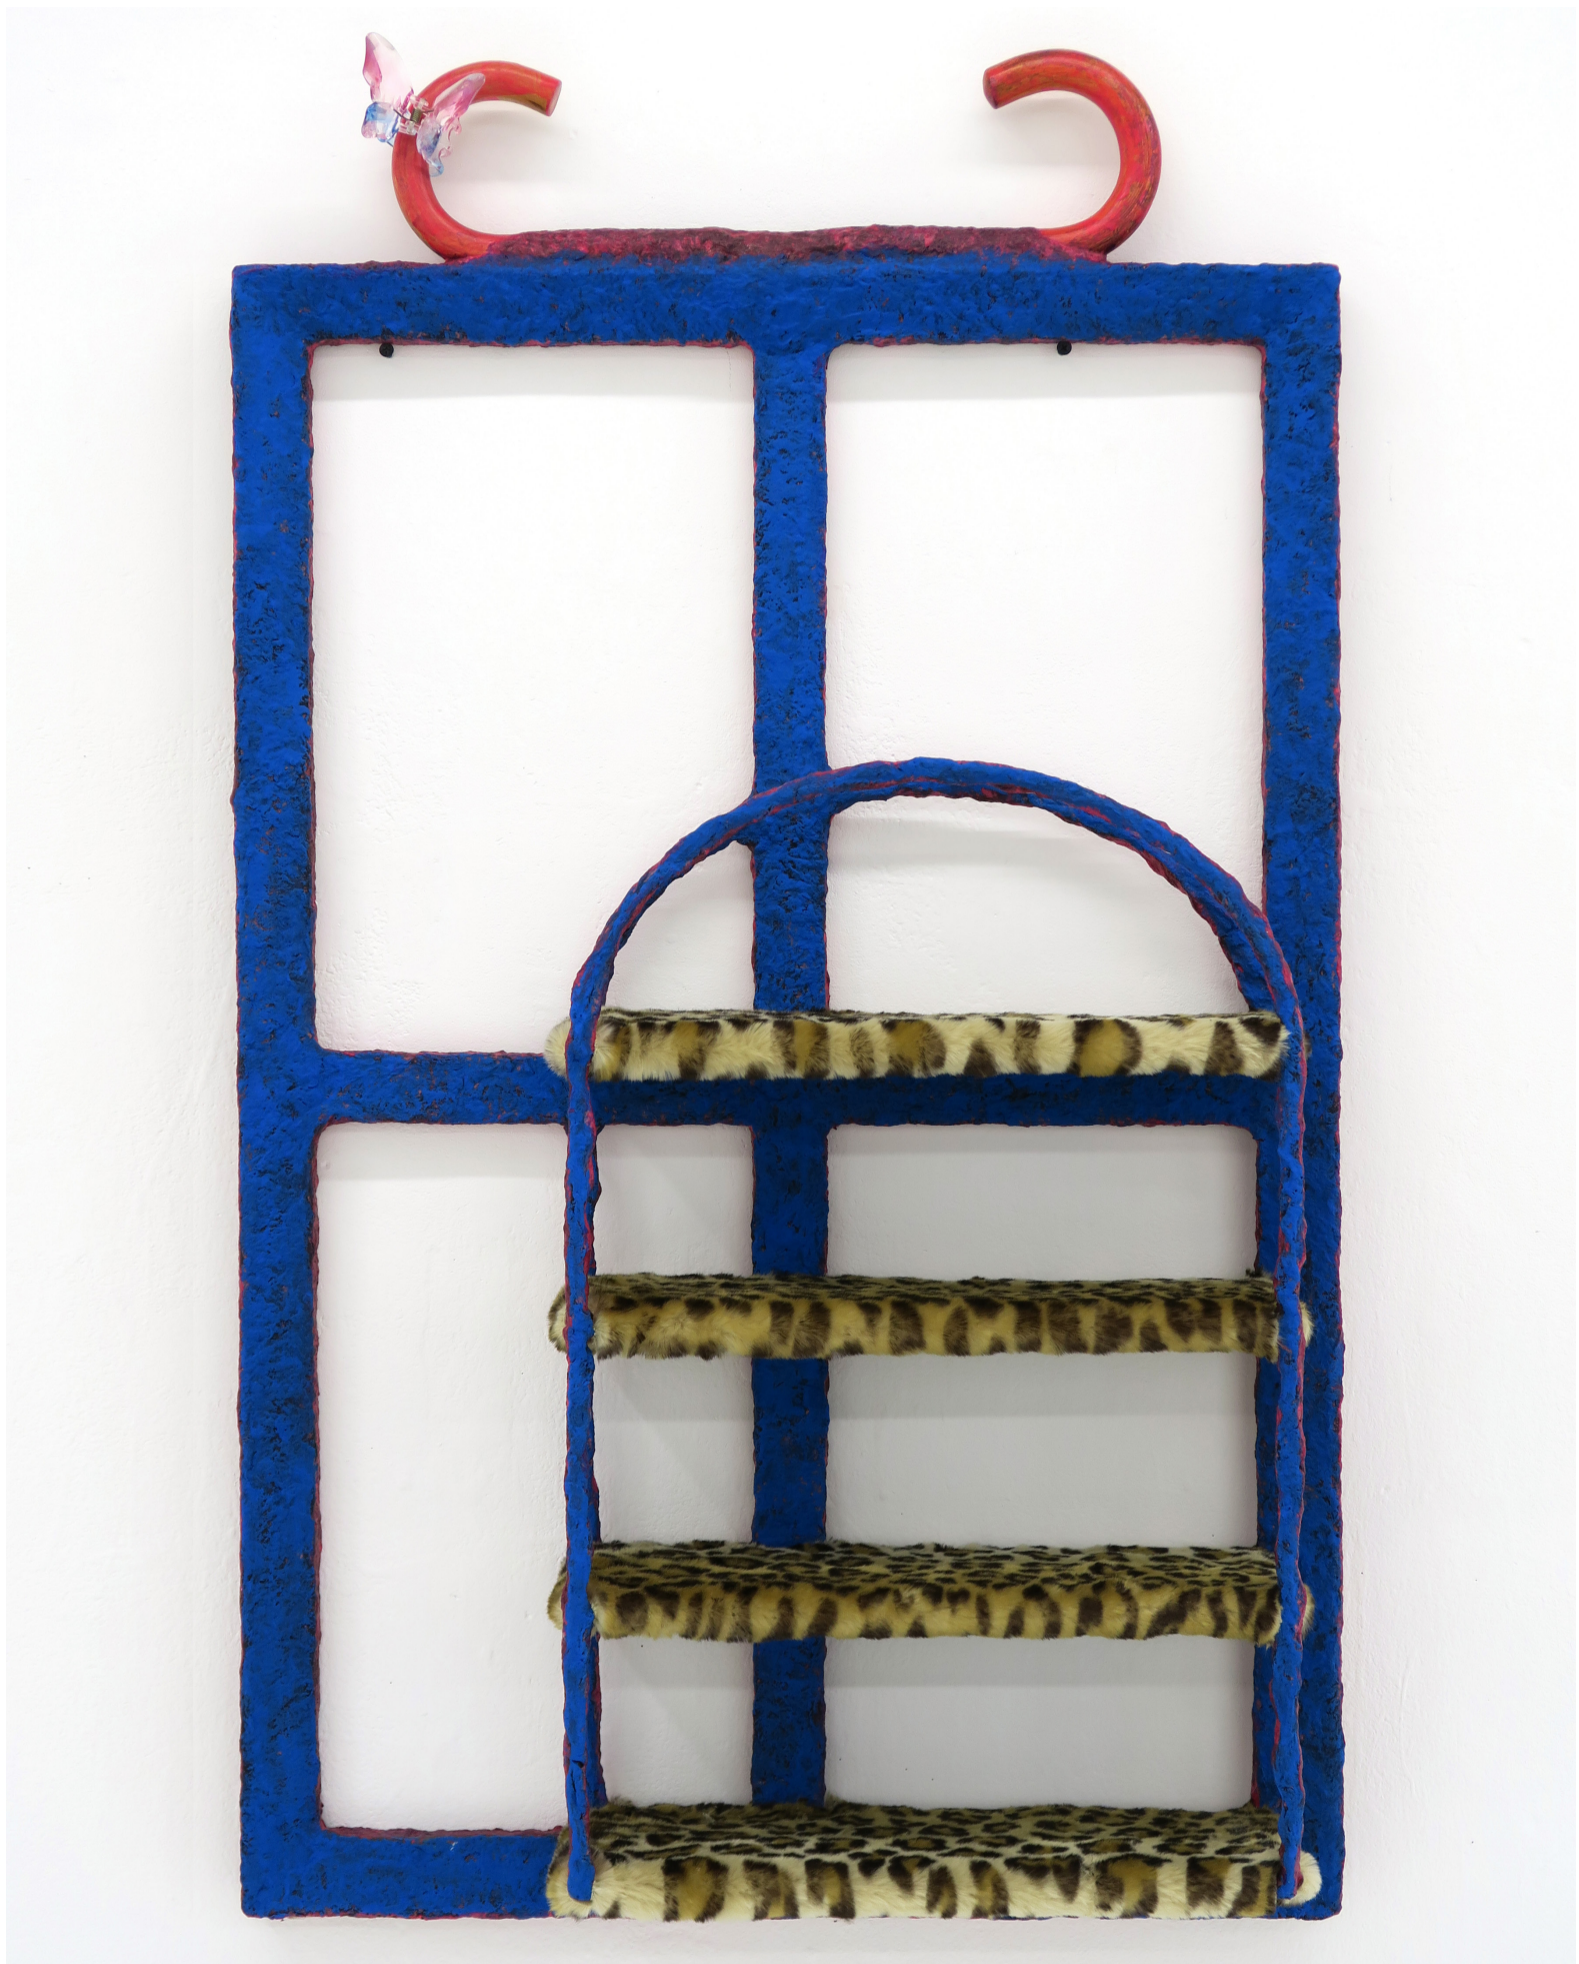

POPS  
BAGNAU

**Chess vs. solitaire - 2023**

Oil on paper  
15cm x 21cm

**Crying over spilt milk - 2023**

Oil on board  
50cm x 60cm

**Day to night on earth - 2023**

Oil on board, framed in Tasmanian Oak  
40cm x 50cm

Oil and plaster on board  
60cm x 70cm

**The past was thinking about me - 2023**

Oil on board, framed in Tasmanian Oak  
35cm x 40cm

Madi  
Feist

**Arithmetic of Holes - 2024**

Plaster, enamel, acrylic, key rings, toy spider and resin on wood  
42cm x 31cm x 3cm

**Folded Witness - 2023**

Oil on canvas  
40cm x 50cm

**Crumpled Witness - 2024**

Oil on aluminium  
49cm x 56cm

**Pointing Witnesses - 2024**

Oil on canvas  
142cm x 102cm

**Folded Kate - 2024**

Oil on aluminium  
104cm x 120cm