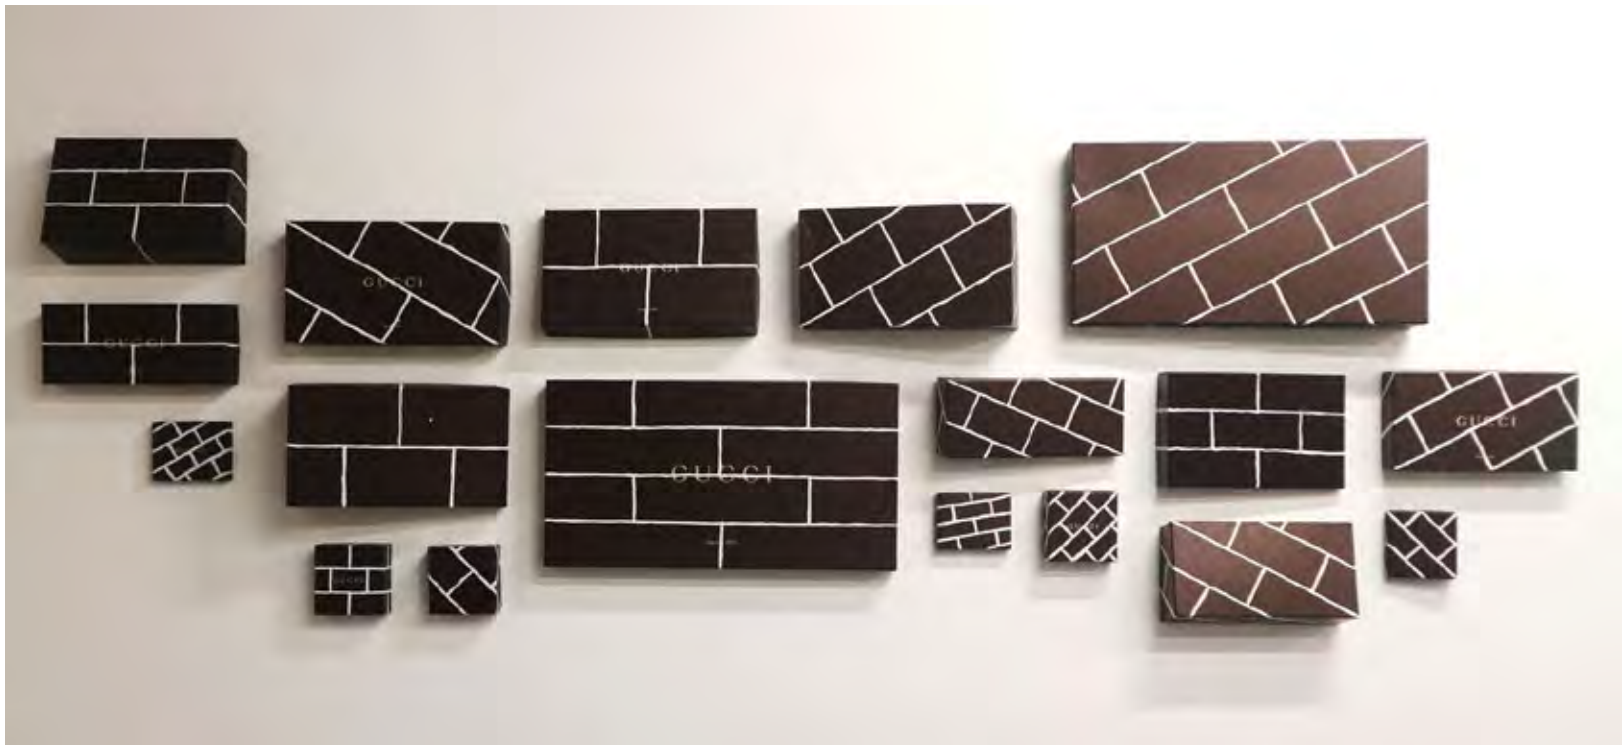

**D I S C A R D E D
L U X U R Y**

CORRECTION FLUID ON DISCARDED GUCCI PACKAGING

SMALL $100 - MEDIUM $150 - LARGE $200