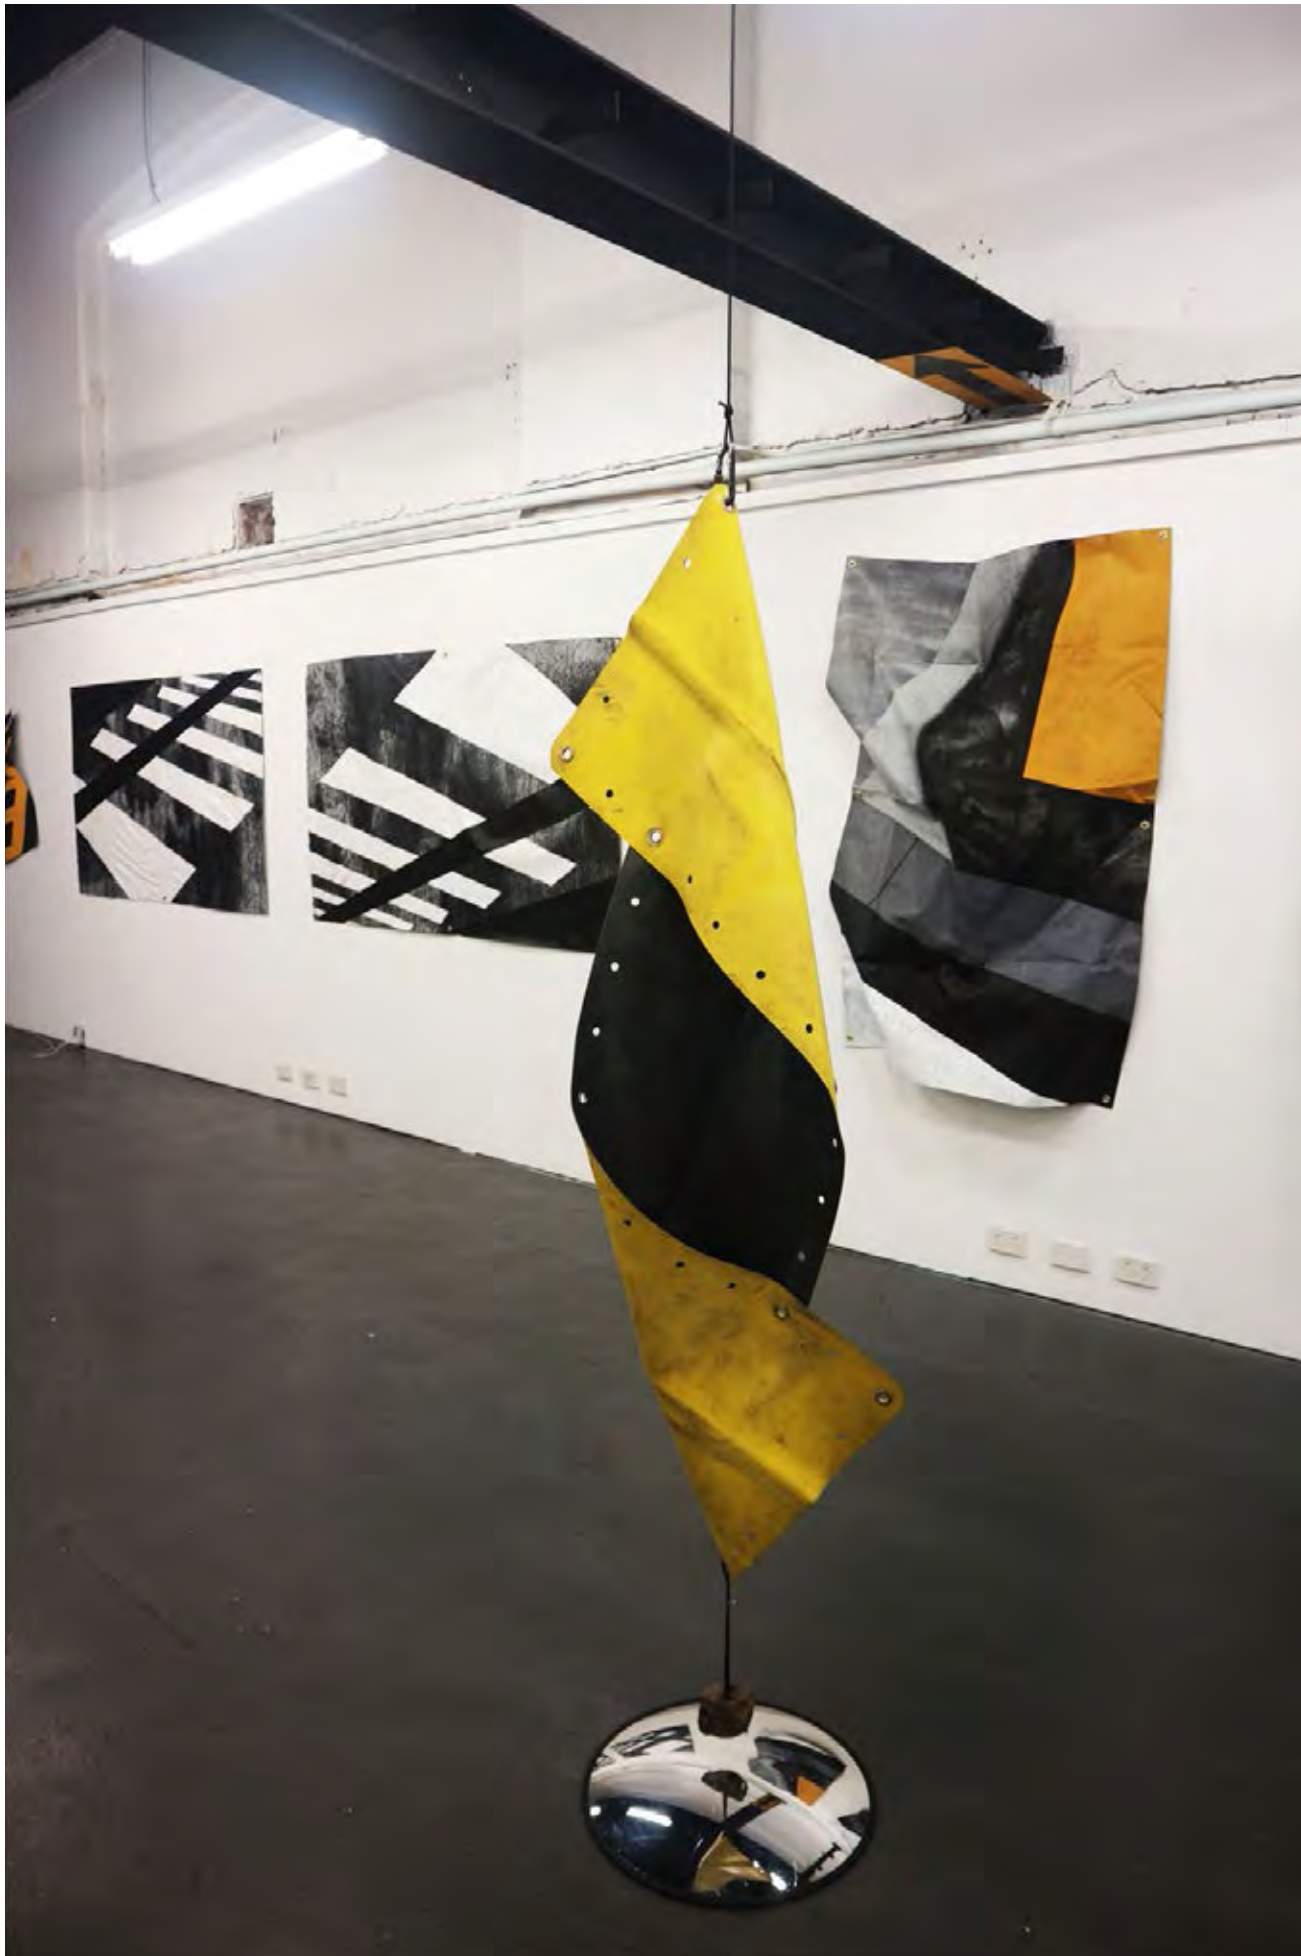

CRITICAL INSIGHT
FOUND RUBBER, BRASS GROMMETS,
PARA CORD, TRACK ROCK
& CONVEX MIRROR
DIMENSIONS VARIABLE

$ 1 2 0 0