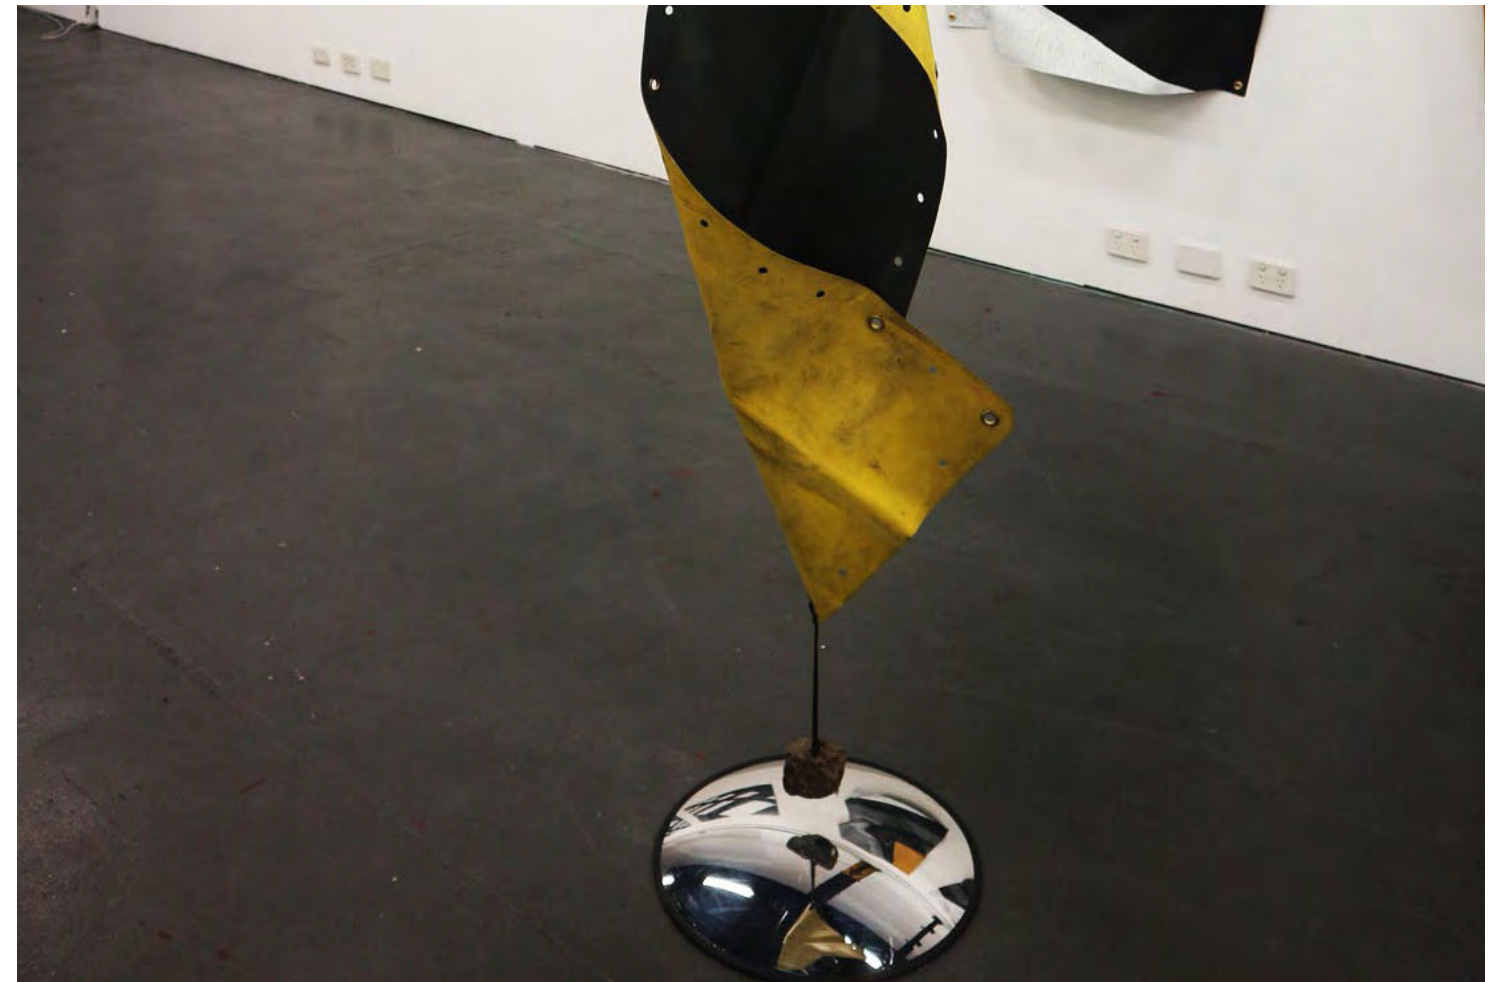

CRITICAL INSIGHT
FOUND RUBBER, BRASS GROMMETS,
PARA CORD, TRACK ROCK
& CONVEX MIRROR
DIMENSIONS VARIABLE

$ 1 2 0 0