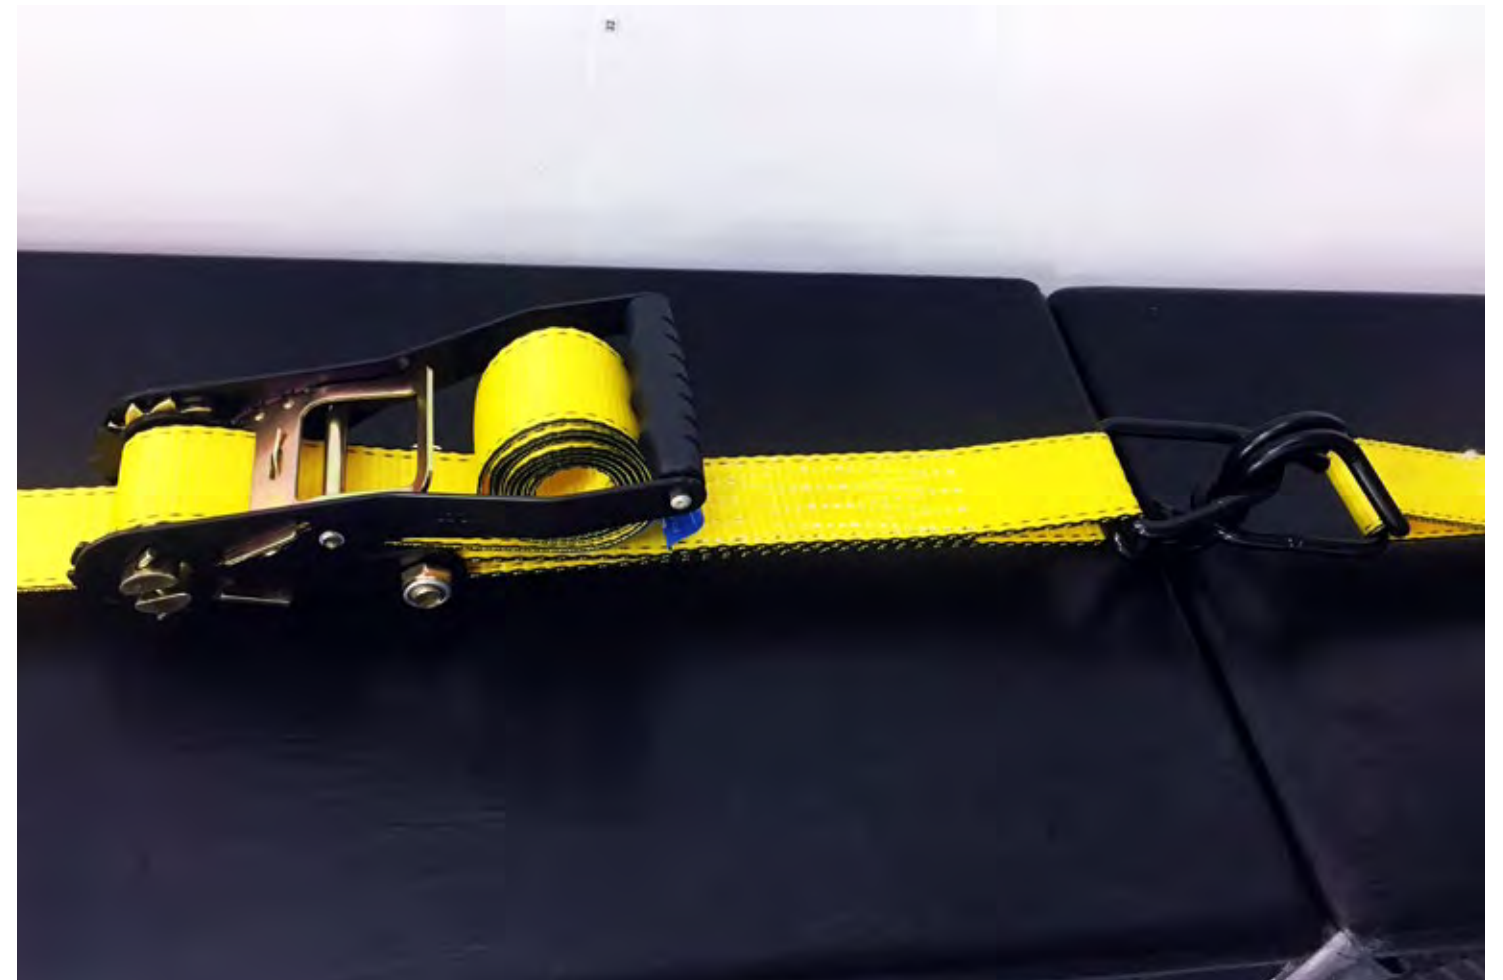

34 cm x 51 cm

\$ 6 6 0

DA HEAVY RIDDIM
(SOUND-SYSTEM)
SPEAKERS, AMPLIFIER, RATCHET STRAP,
AUX CORD, IPHONE 4S & PLAYLIST
65 cm x 193 cm x 40 cm

\$ 1 1 0 0

O

ACRYLIC

AND

ENAMEL