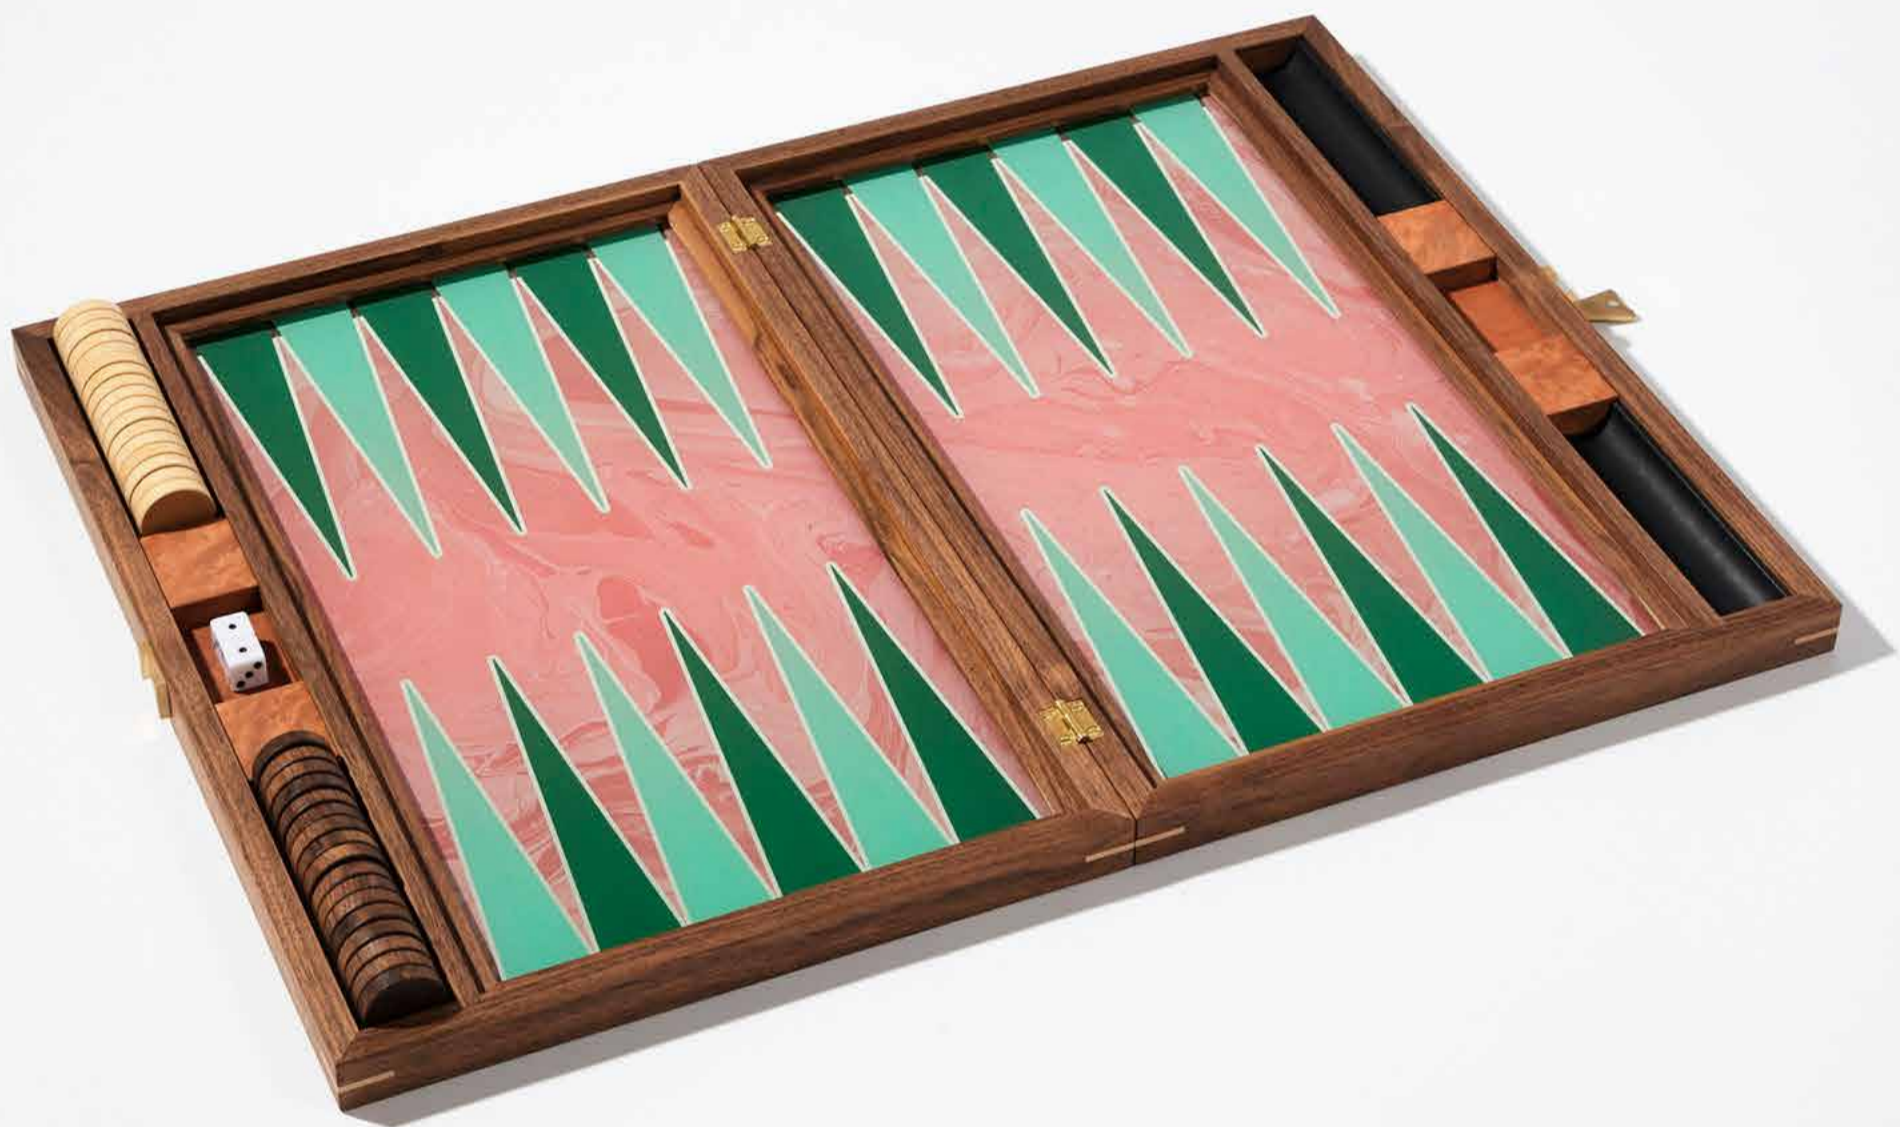

**LL Mirror Small**  
48cm x 94cm  
Hand Poured Chemical Silver

**LL Mirror Large**  
59cm x 110cm  
Hand Poured Chemical Silver

**Water marbled side table**  
40cmØ x 50cmH  
Water Marbled Glass, Enamels, Aluminium

**Water marbled coffee table**  
90cmL x 45cmW x 40cmH  
Water Marbled Glass, Enamels, Aluminium

**Dining table**  
180cmL x 90cmW x 75cmH  
Deep carved glass with 12 karat white gold leaf inlay  
and hand carved white ash