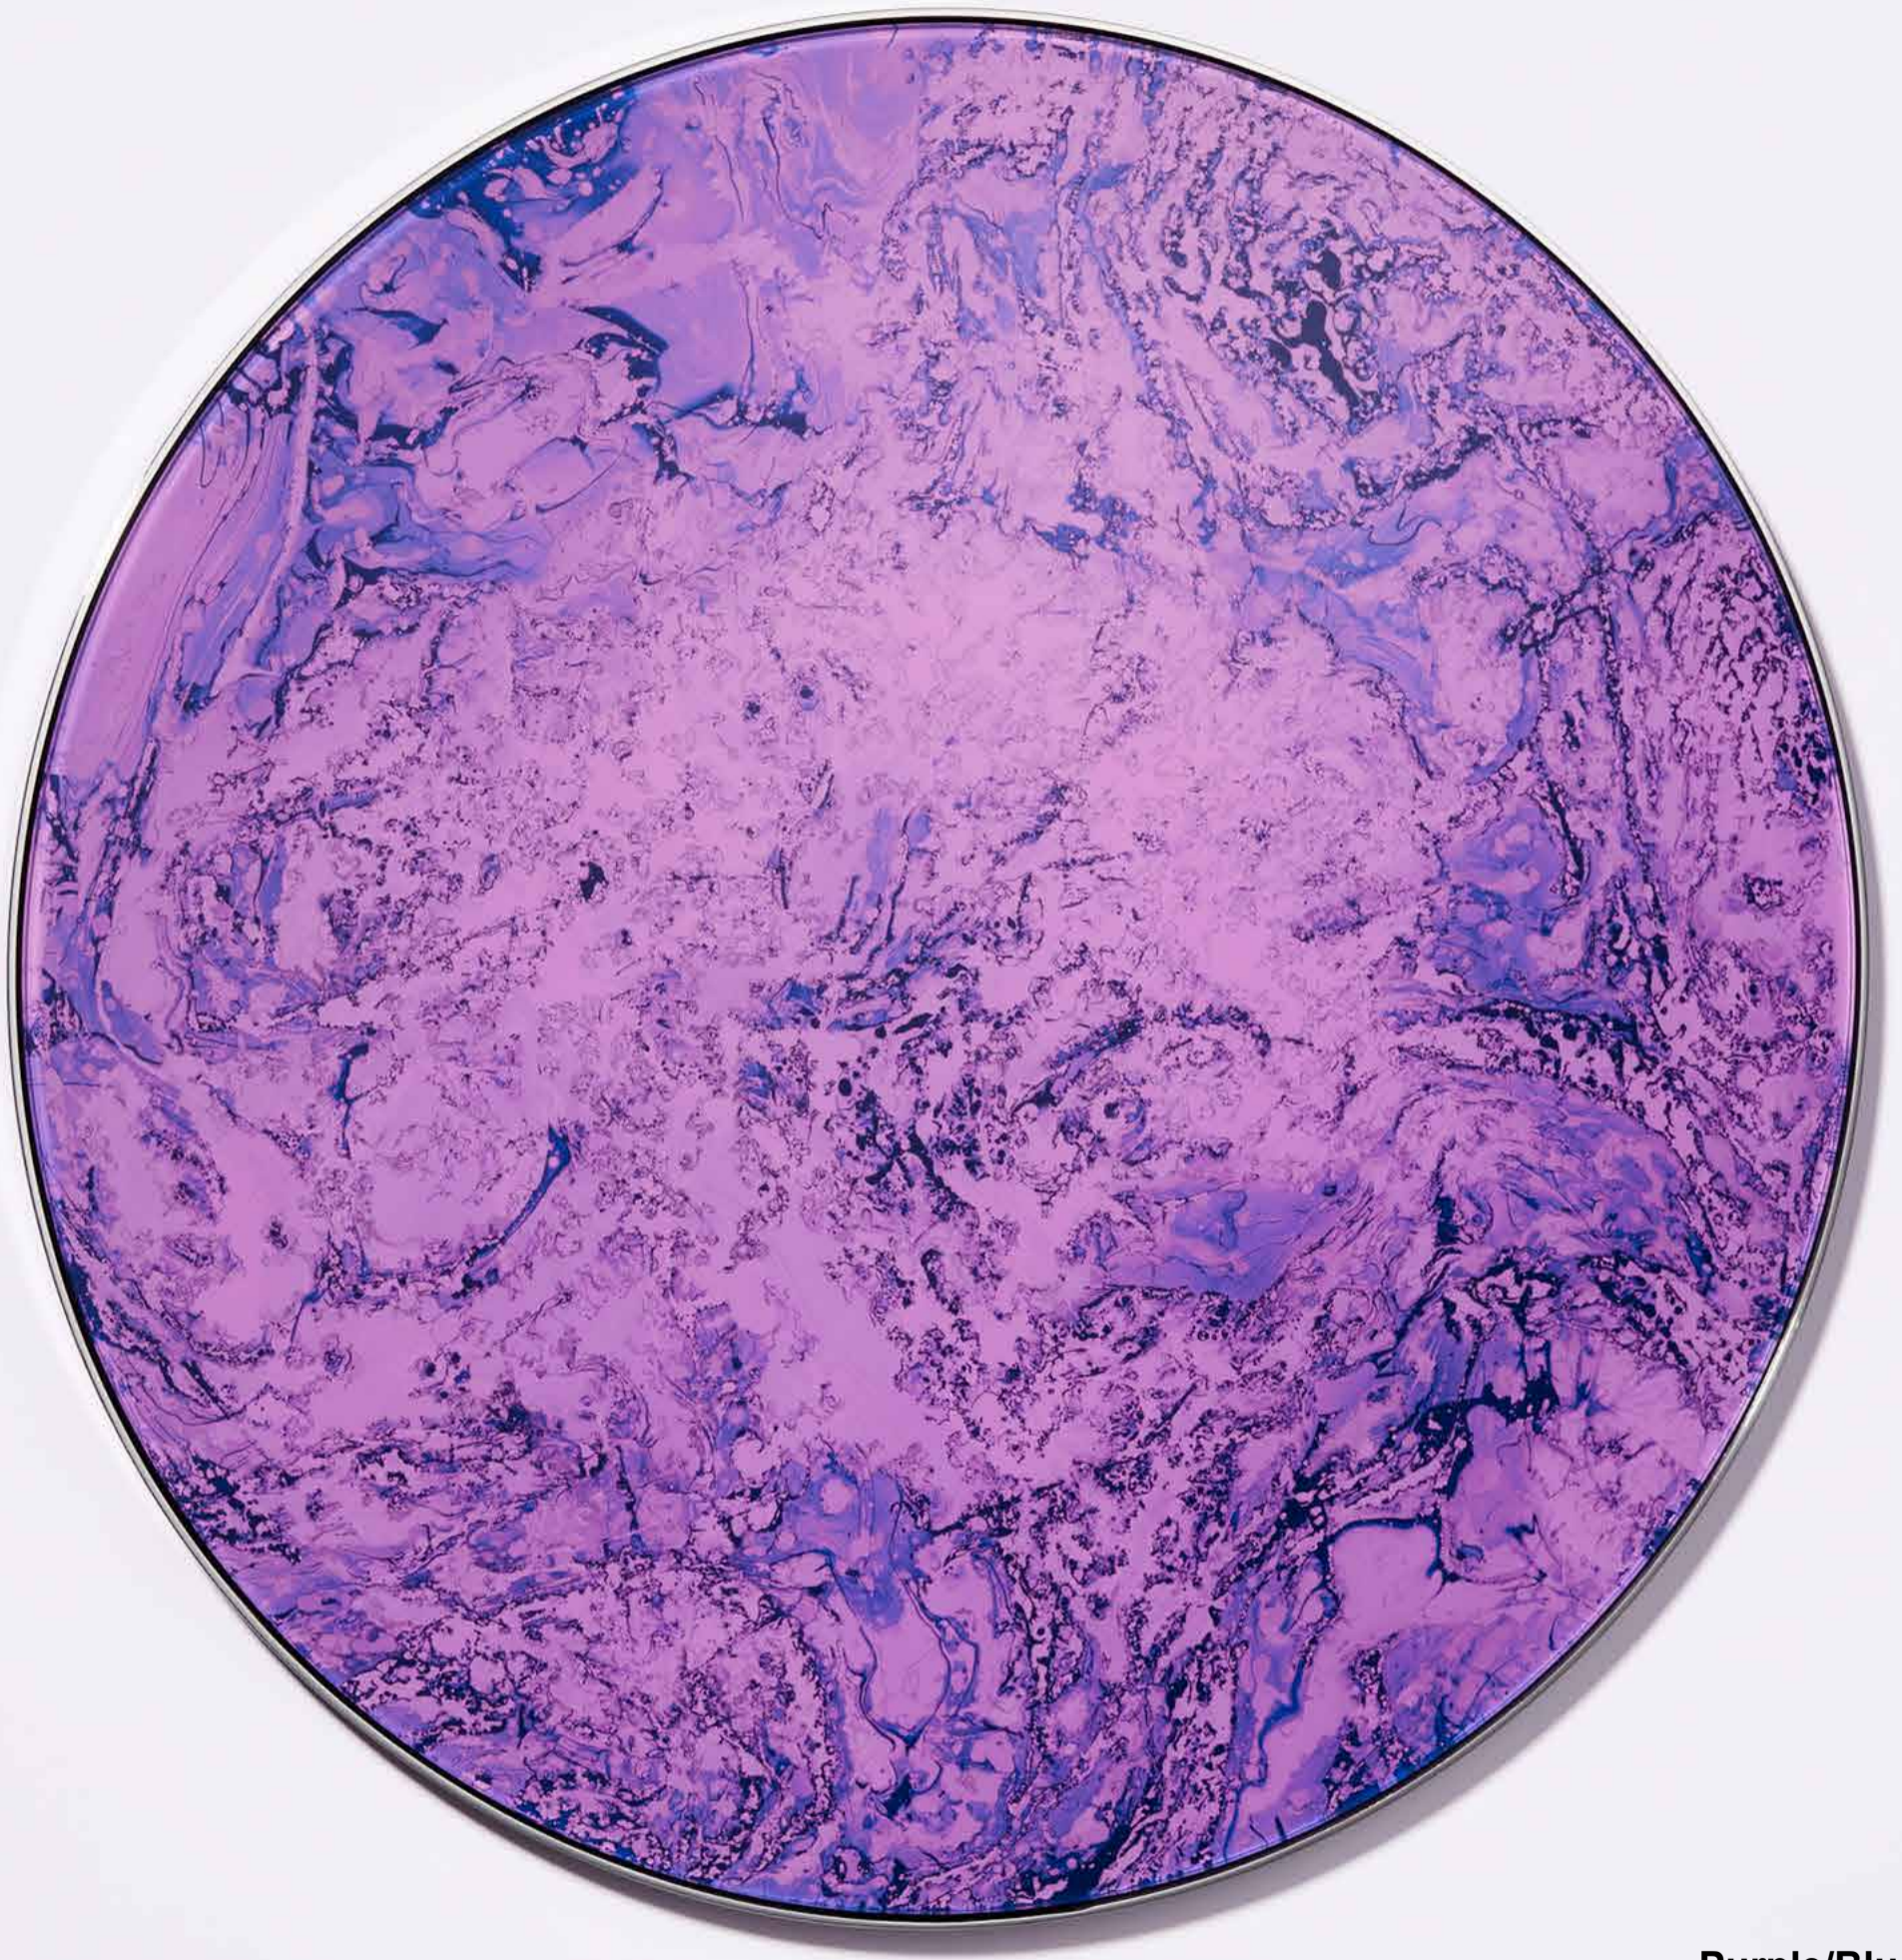

Ultimately his work is based around the exploration of shifts in physiology and the influence of his external environment. There is an internal dialogue that flips between absolute clarity, awareness, and intuition - and surroundings of discord, and uncertainty in an ever-changing world.

**Light Blue/Orange**  
20cmØ  
12 Karat white gold leaf

**Mint Green/Dusty orange**  
20cmØ  
23 Karat gold leaf

**Yellow/Fluro Pink**  
20cmØ  
23 Karat gold leaf

**Red/Blue**  
20cmØ  
12 Karat white gold leaf

**Dusty Pink**  
40cmØ  
23 Karat gold leaf

**Sky Blue/Yellow**  
40cmØ  
23 Karat gold leaf

**Pink**  
40cmØ  
23 Karat gold leaf

**Grey Blue**  
40cmØ  
12 Karat white gold leaf

**Purple**  
40cmØ  
12 Karat white gold leaf

**Yellow/Blue**  
40cmØ  
23 Karat gold leaf

**Blue/Yellow**  
40cmØ  
23 Karat gold leaf

**Red/Yellow**  
60cmØ  
12 Karat white gold leaf

**Red/Blue**  
60cmØ  
12 Karat white gold leaf

**Purple/Blue**  
60cmØ  
Water Marbled Enamels