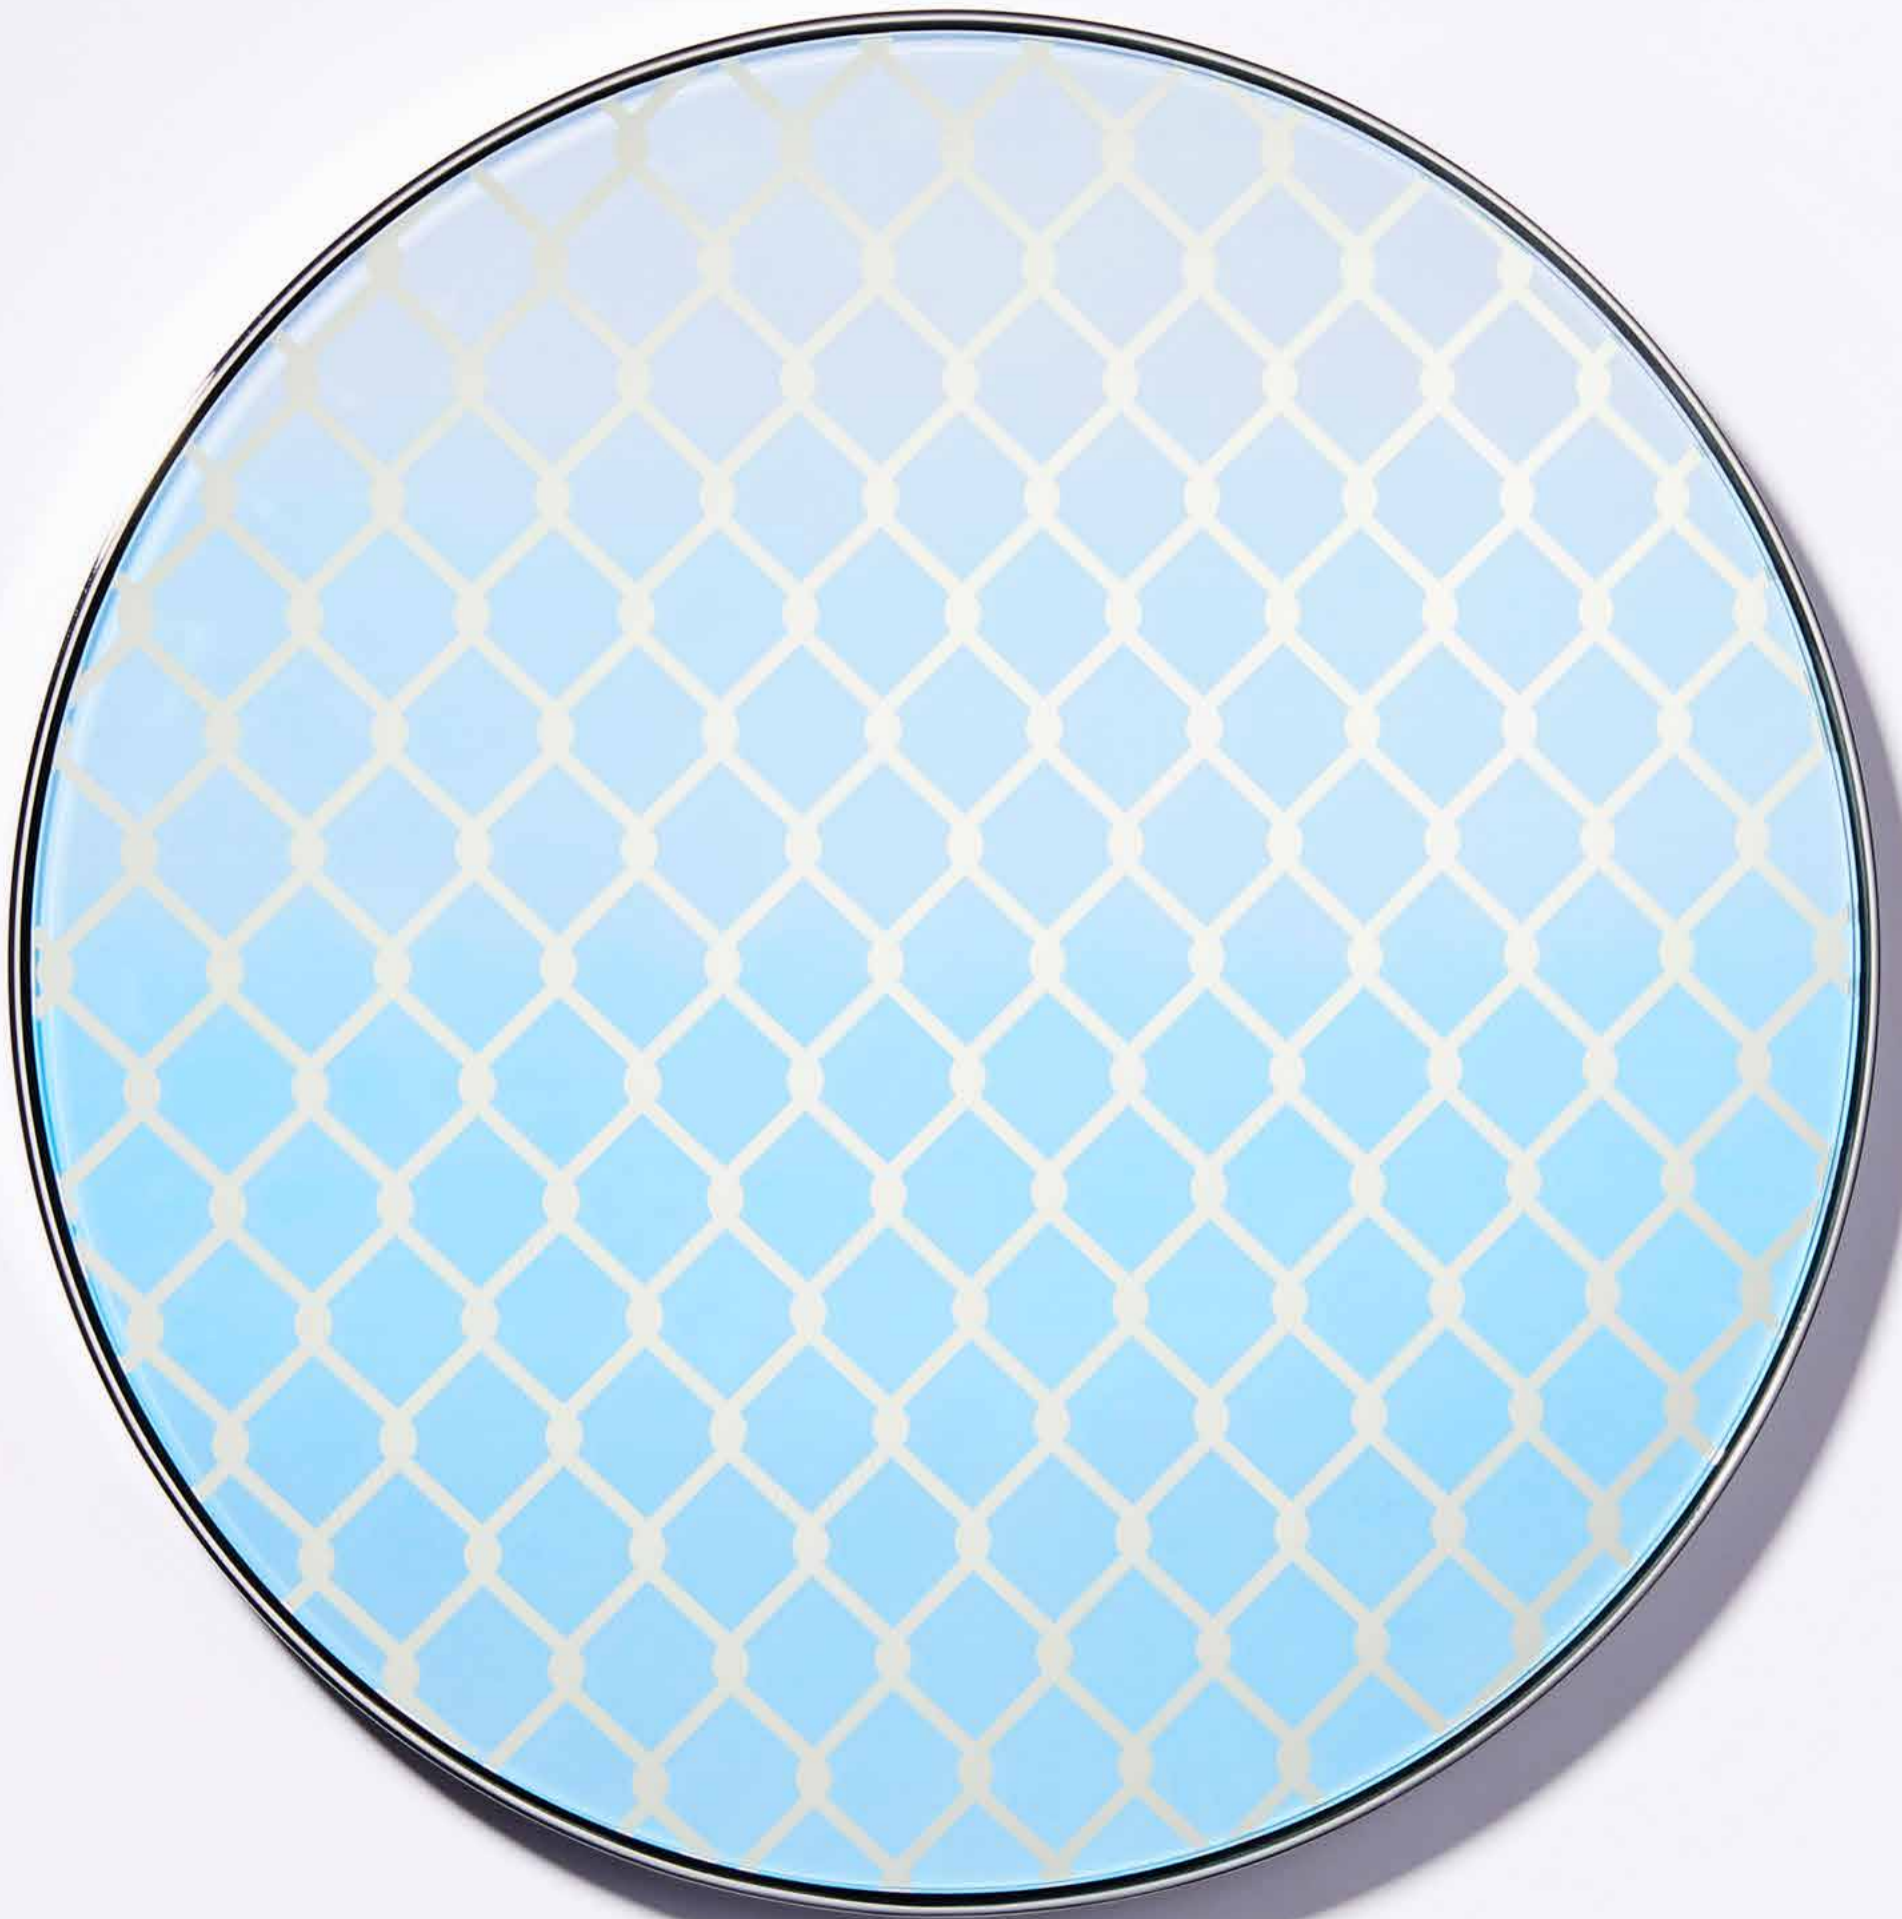

**Turquoise/Red**

20cmØ  
12 Karat white gold leaf

**Process Blue/Pink**  
20cmØ  
12 Karat white gold leaf

**Vermillion/Turquoise**  
20cmØ  
23 Karat gold leaf

**Purple/Yellow**  
20cmØ  
23 Karat gold leaf

**Light Blue/Orange**  
20cmØ  
12 Karat white gold leaf

**Mint Green/Dusty orange**  
20cmØ  
23 Karat gold leaf

**Yellow/Fluro Pink**  
20cmØ  
23 Karat gold leaf

**Red/Blue**  
20cmØ  
12 Karat white gold leaf

**Dusty Pink**  
40cmØ  
23 Karat gold leaf

**Sky Blue/Yellow**  
40cmØ  
23 Karat gold leaf

**Pink**  
40cmØ  
23 Karat gold leaf

**Grey Blue**  
40cmØ  
12 Karat white gold leaf

**Purple**  
40cmØ  
12 Karat white gold leaf

**Yellow/Blue**  
40cmØ  
23 Karat gold leaf

**Blue/Yellow**  
40cmØ  
23 Karat gold leaf

**Red/Yellow**  
60cmØ  
12 Karat white gold leaf

**Red/Blue**  
60cmØ  
12 Karat white gold leaf

**Purple/Blue**  
60cmØ  
Water Marbled Enamels