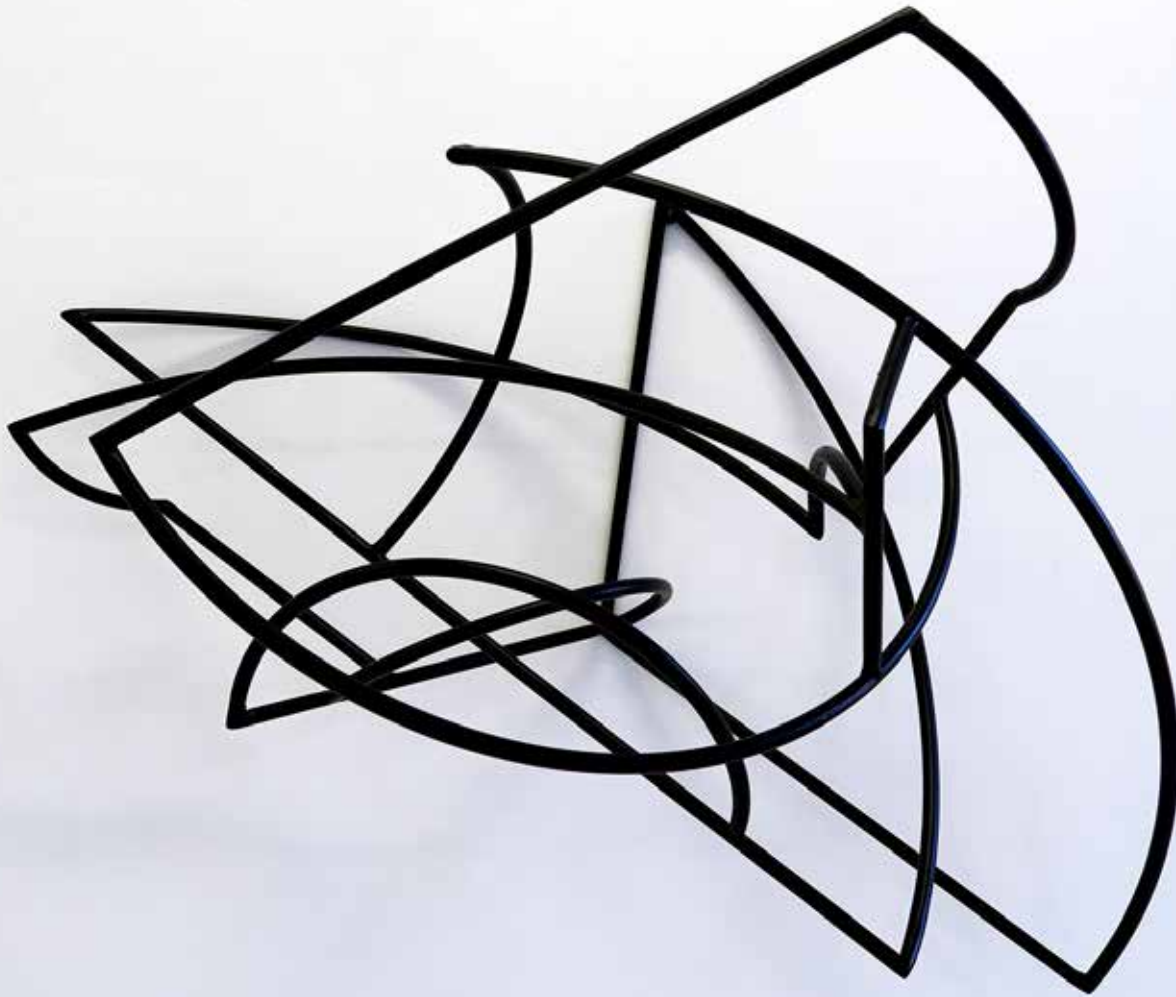

SUPER POSITION #18 - 2019

10mm welded steel rod

Powder coated satin black

Appx: 80cm wide x 65cm tall x 45cm deep

AUD $6,000.00 incl. GST