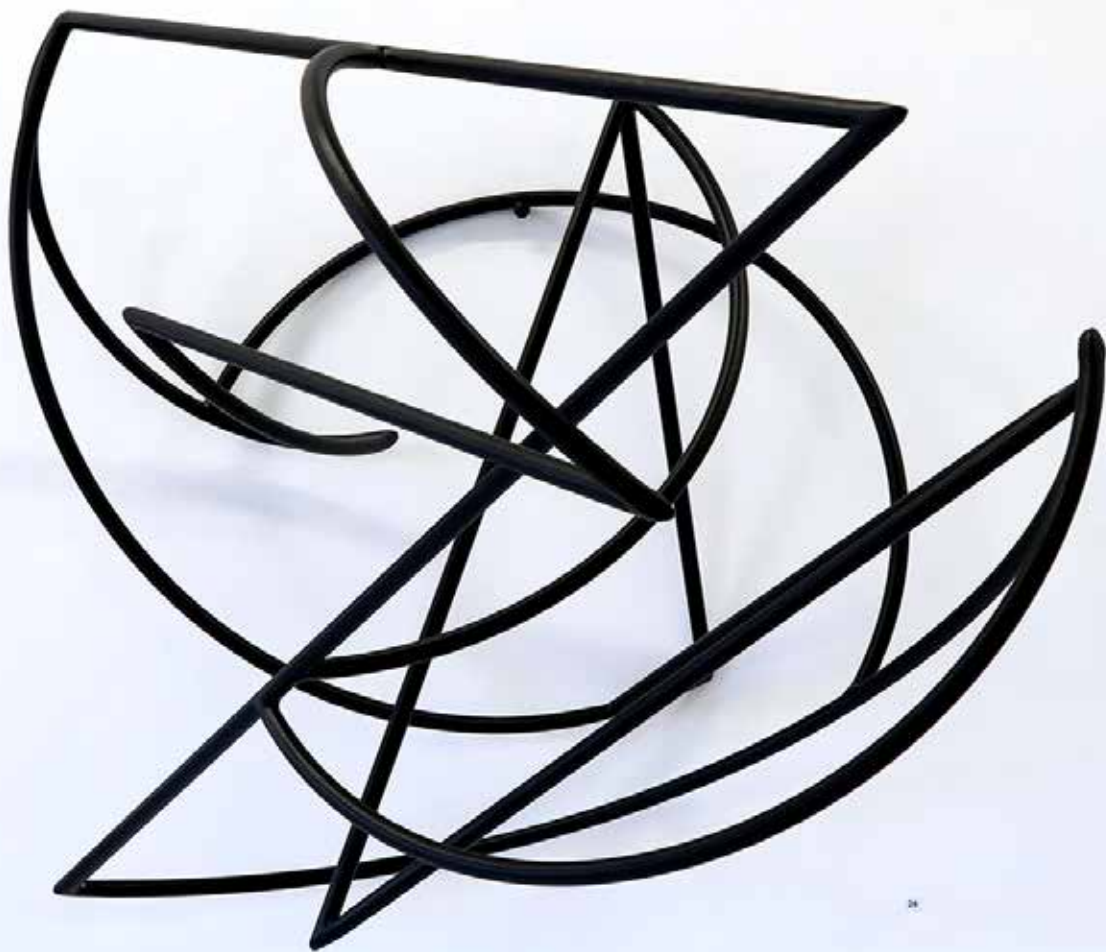

SUPER POSITION #26 - 2019

10mm welded steel rod

Powder coated satin black

Appx: 80cm wide x 63cm tall x 58cm deep

AUD $6,000.00 incl. GST