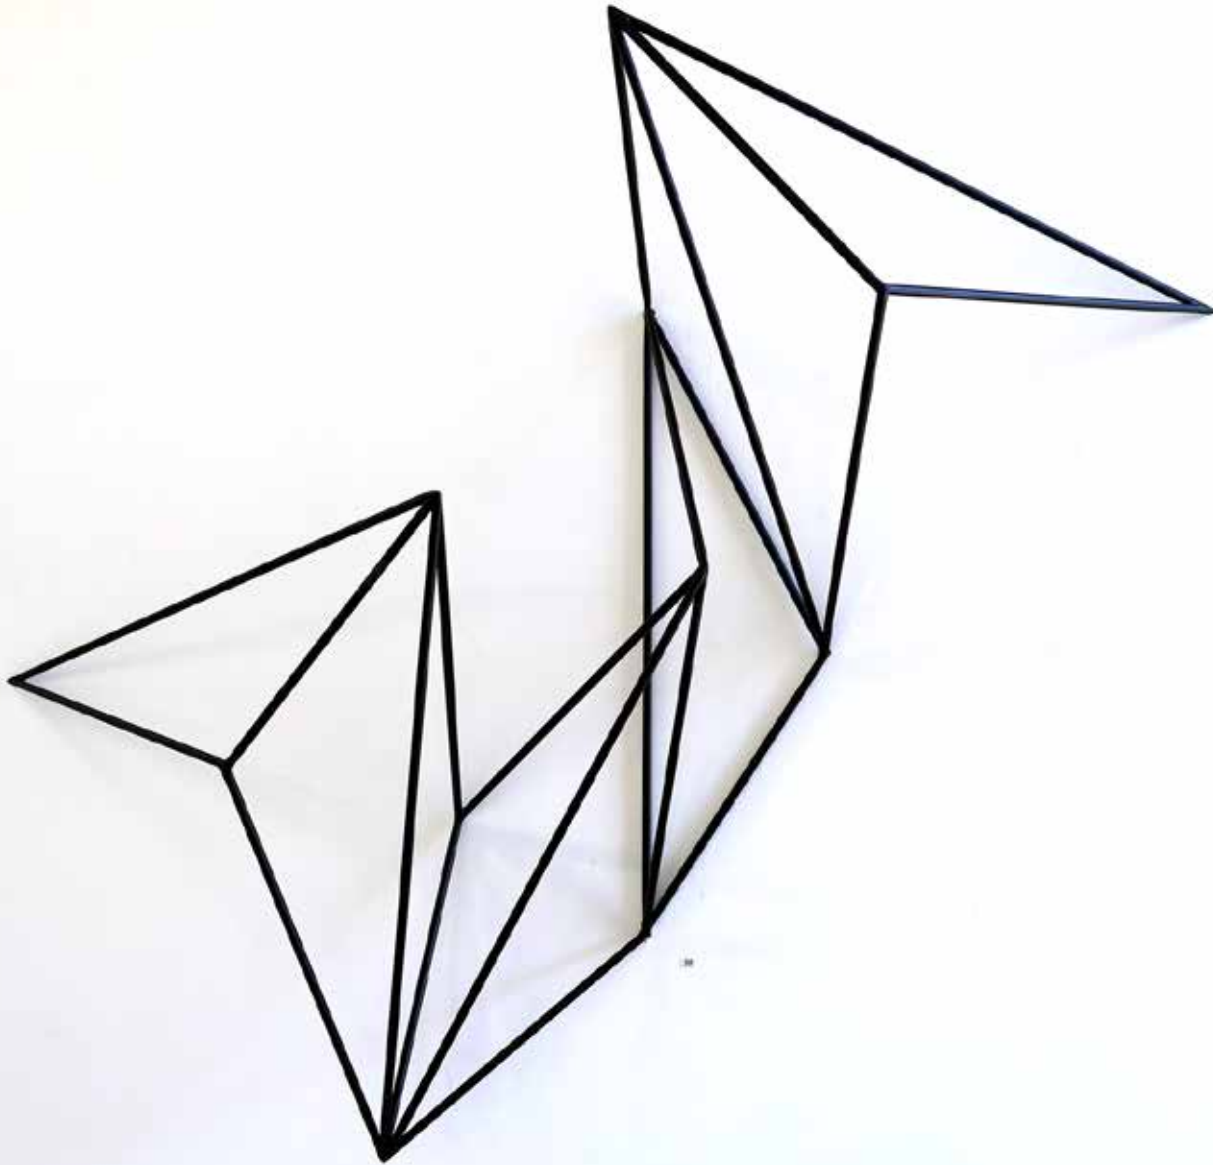

SUPER POSITION #20 - 2019

6mm welded steel rod

Powder coated satin black

Appx: 90cm wide x 85cm tall x 20cm deep

AUD $3,000.00 incl. GST