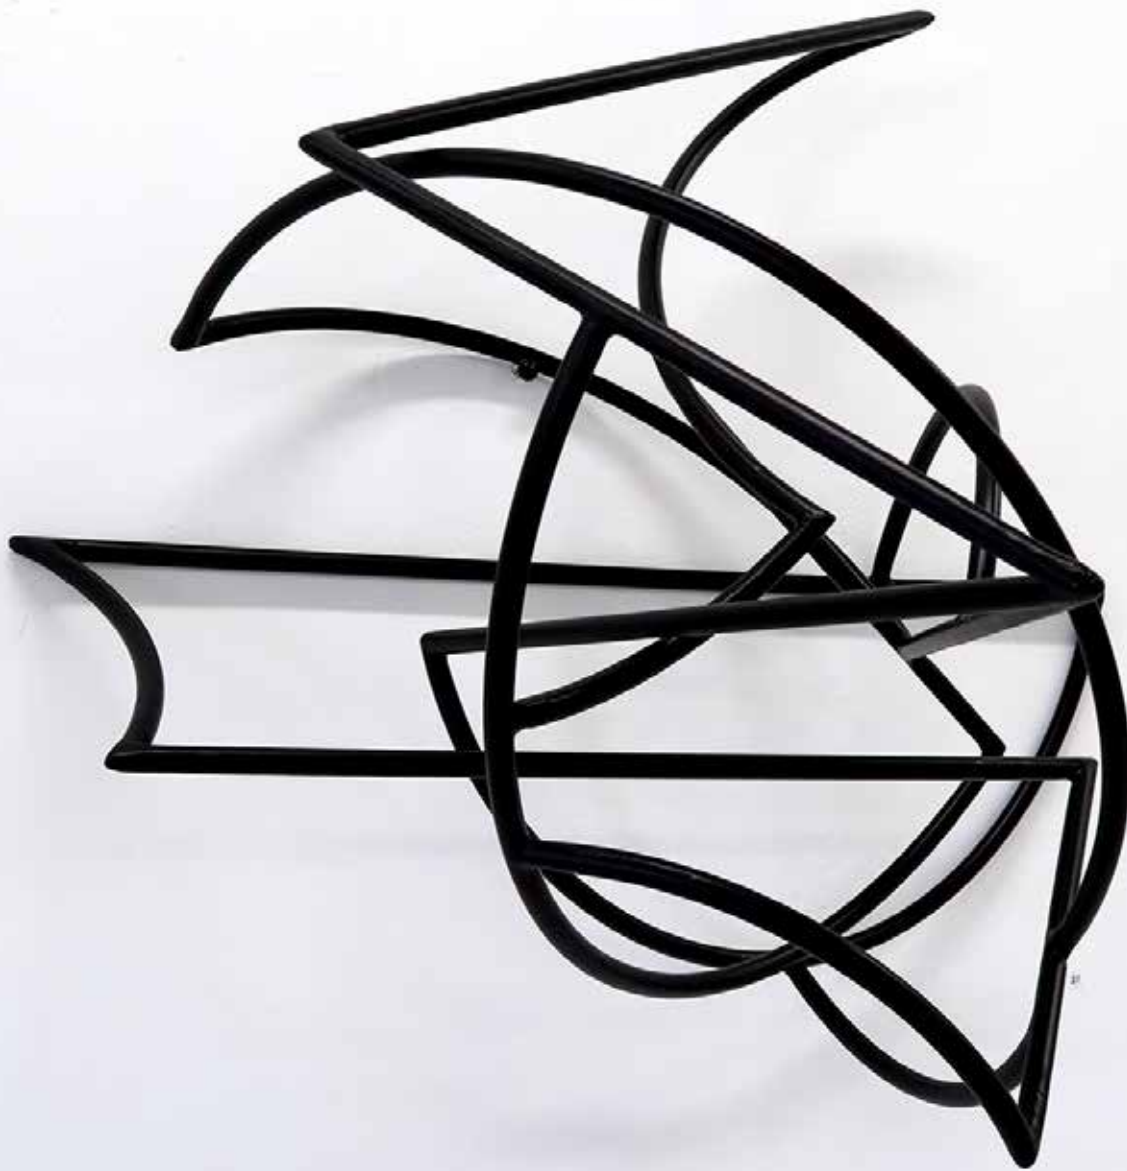

Powder coated satin black

Appx: 80cm wide x 63cm tall x 58cm deep

AUD \$6,000.00 incl. GST

SUPER POSITION #30 - 2019

10mm welded steel rod

Powder coated satin black

Appx: 60cm wide x 80cm tall x 40cm deep

AUD \$6,000.00 incl. GST