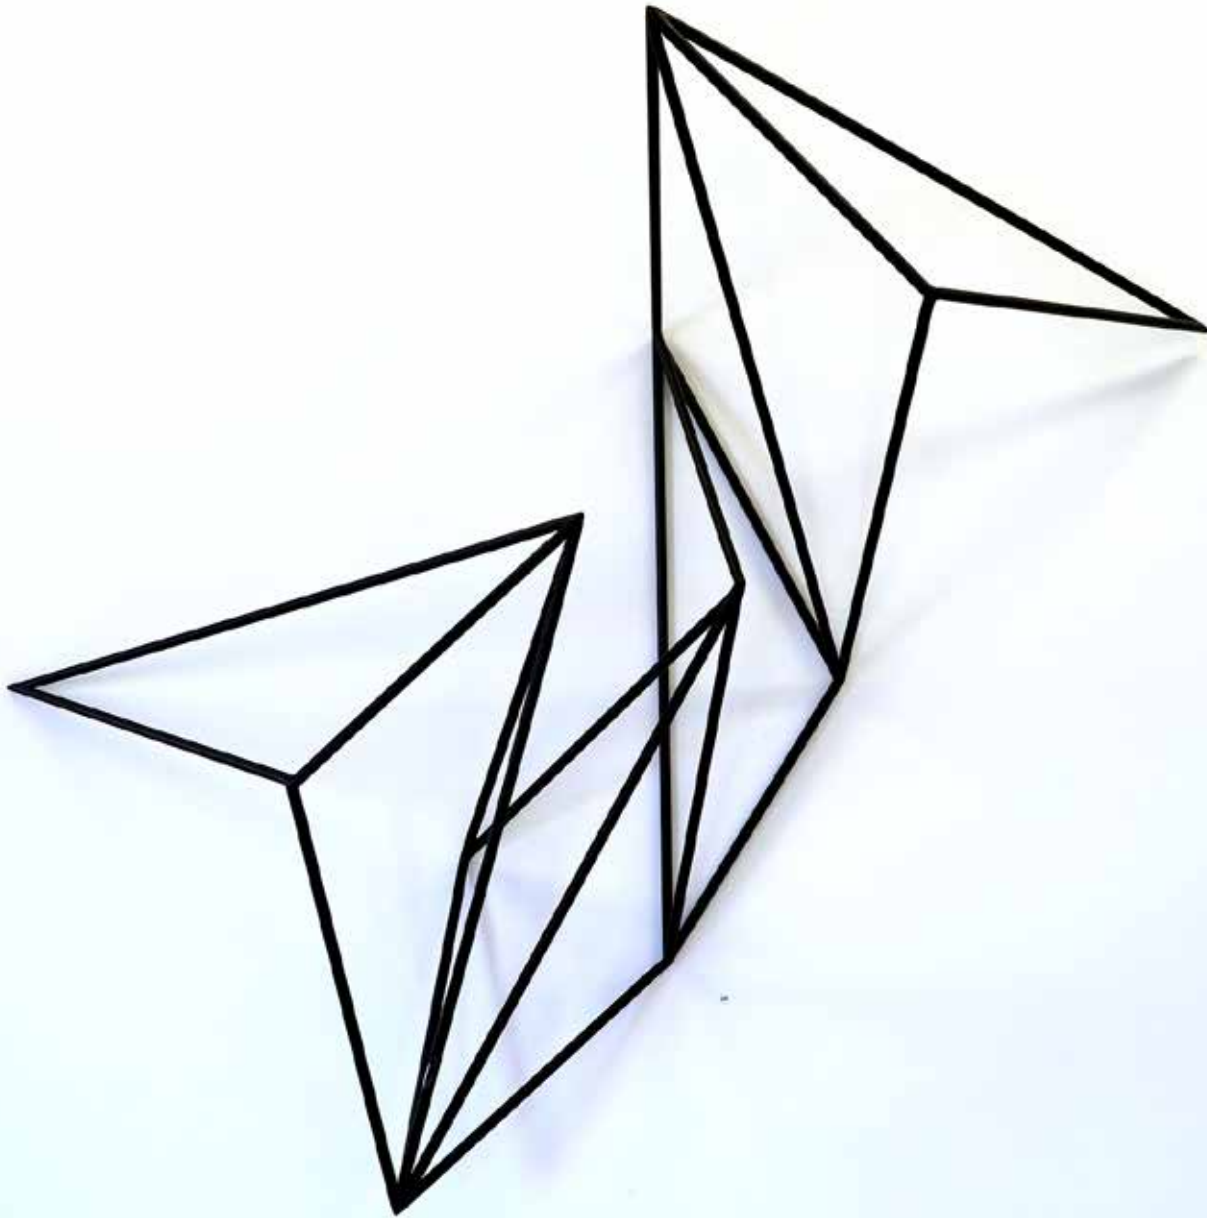

SUPER POSITION #24 - 2019
10mm welded steel rod
Powder coated satin black
Appx: 130cm wide x 110cm tall x 30cm deep
AUD $6,000.00 incl. GST