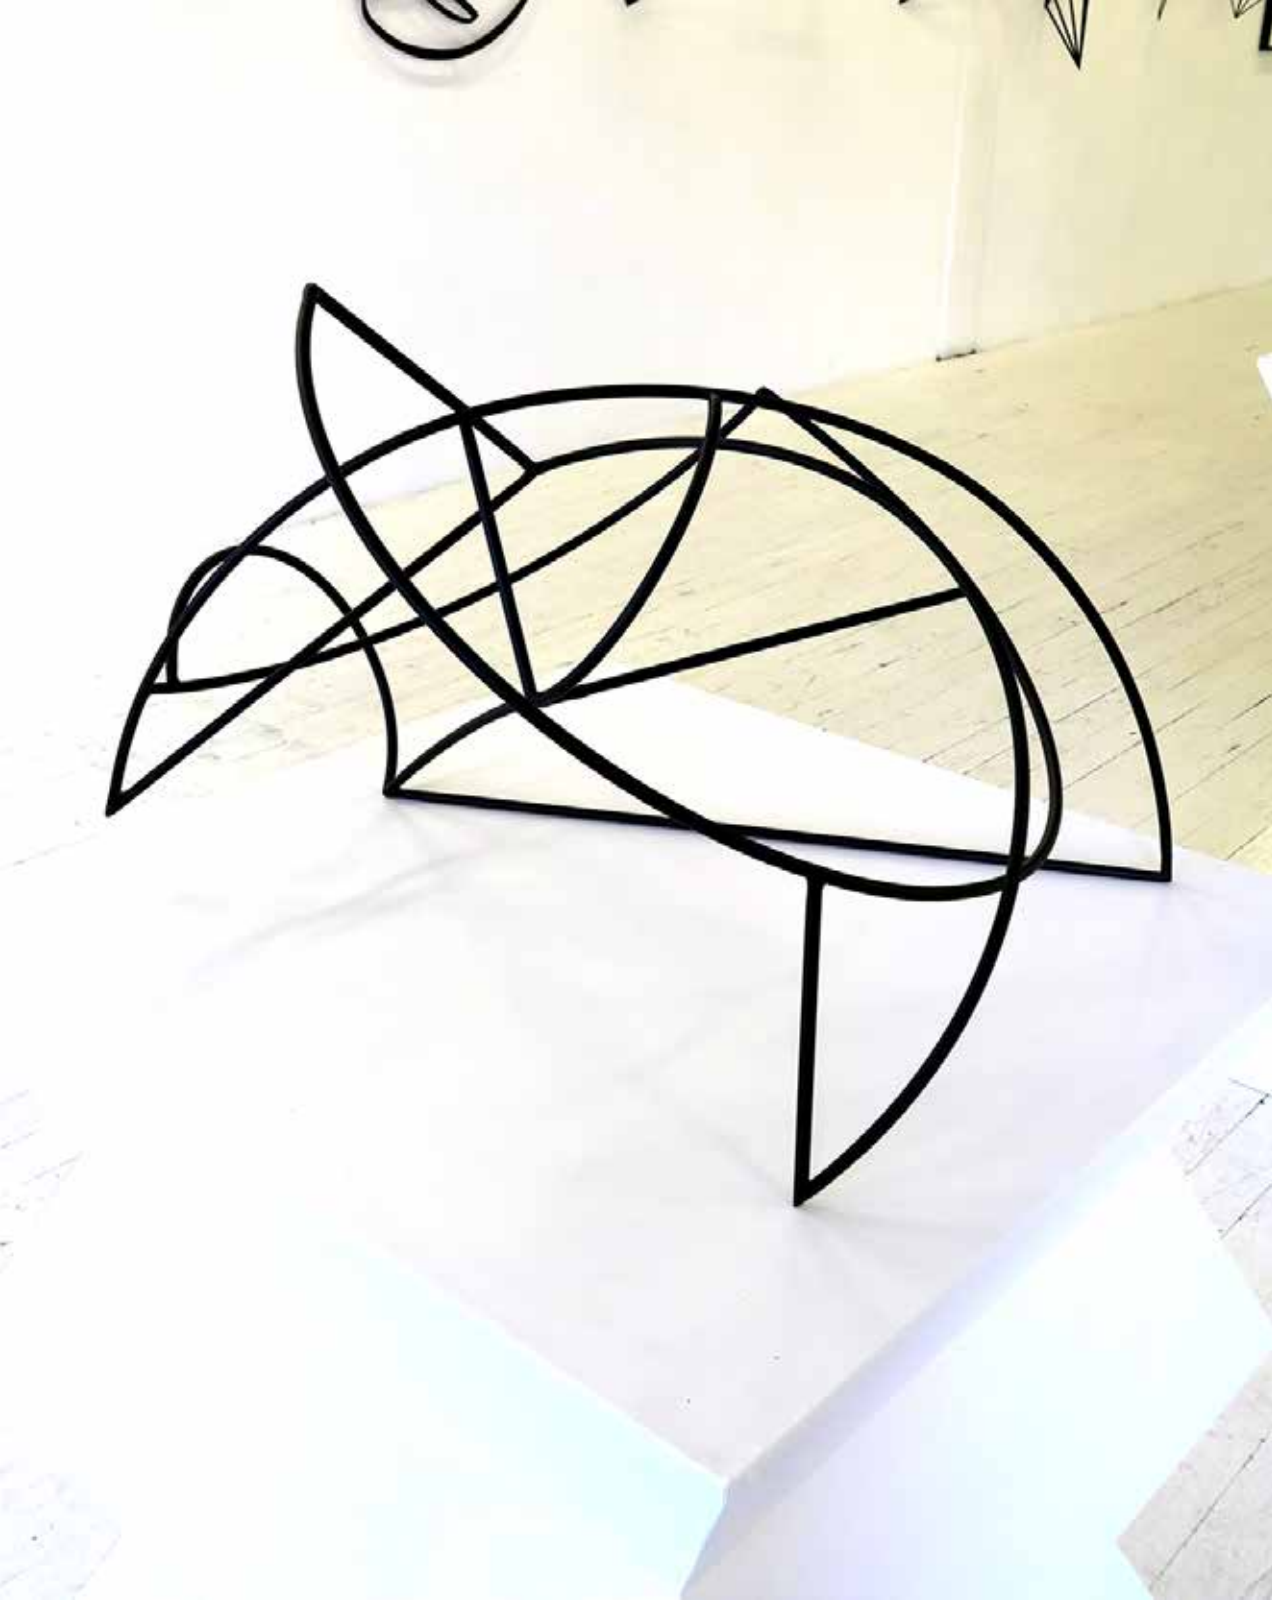

SUPER POSITION #42 - 2019

6mm welded steel rod

Powder coated satin black

Appx: 55cm wide x 45cm tall x 45cm deep

AUD $3,000.00 incl. GST